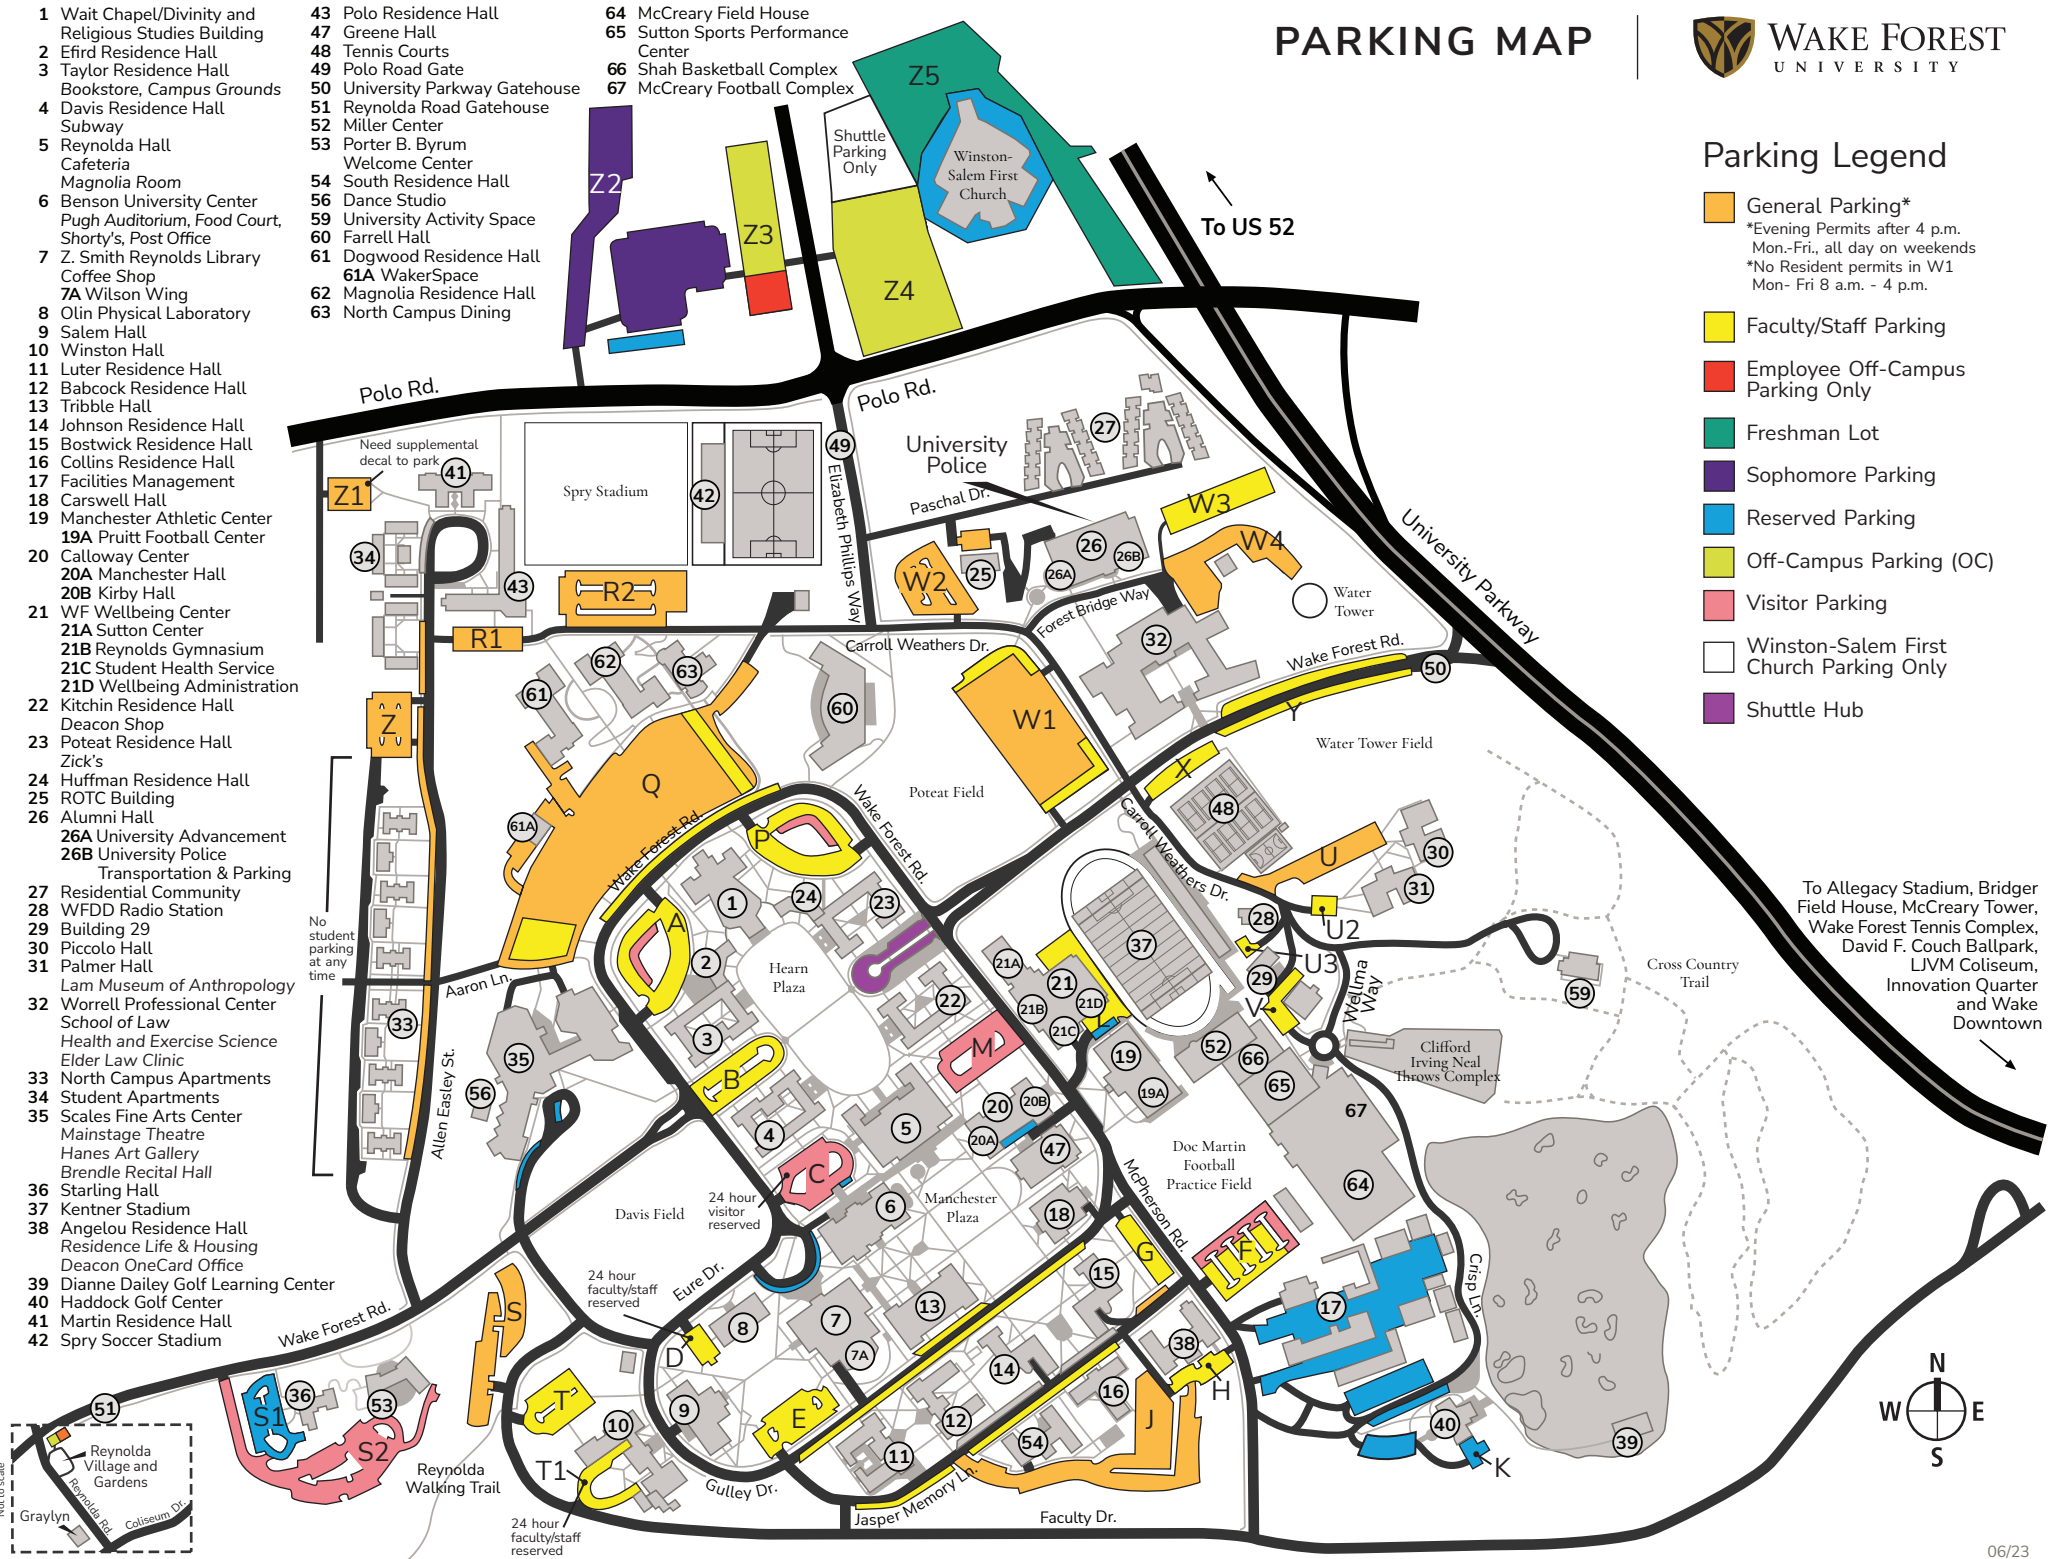

PARKING MAP

Parking Legend

- General Parking*
*Evening Permits after 4 p.m.
Mon.-Fri., all day on weekends
*No Resident permits in W1
Mon- Fri 8 a.m. - 4 p.m.
- Faculty/Staff Parking
- Employee Off-Campus Parking Only
- Freshman Lot
- Sophomore Parking
- Reserved Parking
- Off-Campus Parking (OC)
- Visitor Parking
- Winston-Salem First Church Parking Only
- Shuttle Hub

- 1 Wait Chapel/Divinity and Religious Studies Building
- 2 Efrid Residence Hall
- 3 Taylor Residence Hall
- 4 Davis Residence Hall
- 5 Reynolda Hall
- 6 Benson University Center
- 7 Z. Smith Reynolds Library
- 8 Olin Physical Laboratory
- 9 Salem Hall
- 10 Winston Hall
- 11 Luter Residence Hall
- 12 Babcock Residence Hall
- 13 Tribble Hall
- 14 Johnson Residence Hall
- 15 Bostwick Residence Hall
- 16 Collins Residence Hall
- 17 Facilities Management
- 18 Carswell Hall
- 19 Manchester Athletic Center
- 20 Calloway Center
- 21 WF Wellbeing Center
- 22 Kitchin Residence Hall
- 23 Poteat Residence Hall
- 24 Huffman Residence Hall
- 25 ROTC Building
- 26 Alumni Hall
- 27 Residential Community
- 28 WFDD Radio Station
- 29 Building 29
- 30 Piccolo Hall
- 31 Palmer Hall
- 32 Worrell Professional Center
- 33 North Campus Apartments
- 34 Student Apartments
- 35 Scales Fine Arts Center
- 36 Starling Hall
- 37 Kentner Stadium
- 38 Angelou Residence Hall
- 39 Dianne Dailey Golf Learning Center
- 40 Haddock Golf Center
- 41 Martin Residence Hall
- 42 Spry Soccer Stadium

- 64 McCreary Field House
- 65 Sutton Sports Performance Center
- 66 Shah Basketball Complex
- 67 McCreary Football Complex

To Allegacy Stadium, Bridger Field House, McCreary Tower, Wake Forest Tennis Complex, David F. Couch Ballpark, LJV Coliseum, Innovation Quarter and Wake Downtown